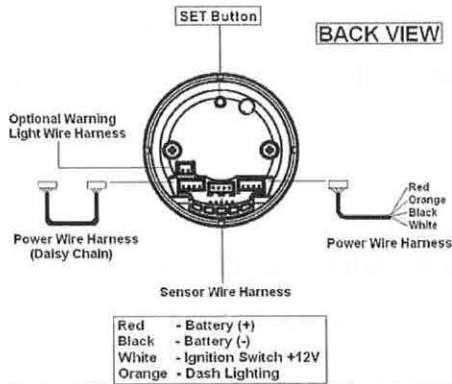

ELECTRICAL GAUGES W/PEAK & WARNING

52mm SUPREME SERIES WHITE / AMBER LED DISPLAY

Voltmeter

OPENING CEREMONY

1

2

3

4