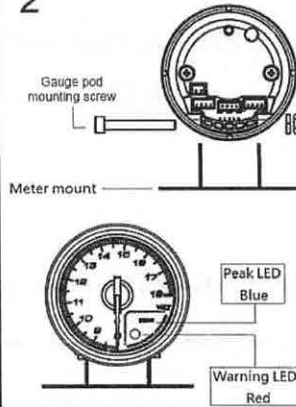

ELECTRICAL GAUGES W/PEAK & WARNING

52mm SUPREME SERIES WHITE / AMBER LED DISPLAY

Voltmeter

OPENING CEREMONY

1

2

3

4