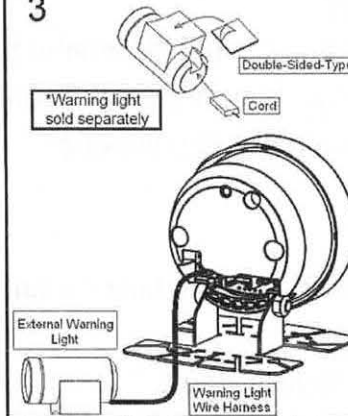

ELECTRICAL GAUGES W/PEAK & WARNING

52mm SUPREME SERIES WHITE / AMBER LED DISPLAY

Voltmeter

OPENING CEREMONY

1

2

3

4